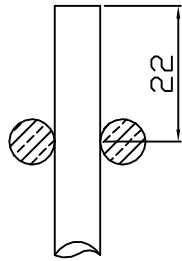

DUO PANEL
SECURITY
OPTIONS

© Zaun Limited 2004

Standard

Flush

Sharpened

Extended,
Inclined,
Sharpened

Cranked
(200-600mm)

Customer www.zaun.co.uk		Drawing No.	
Project / Site Duo Panel Security Options		Revision : 0RG	
 <p>FENCING ZAUN SYSTEMS</p>	Zaun Limited Steel Drive Wolverhampton WV10 9ED		Date 9/6/04
	Tel : 01902 796 699 Fax : 01902 796 69		Drawn By PP
		Finish	