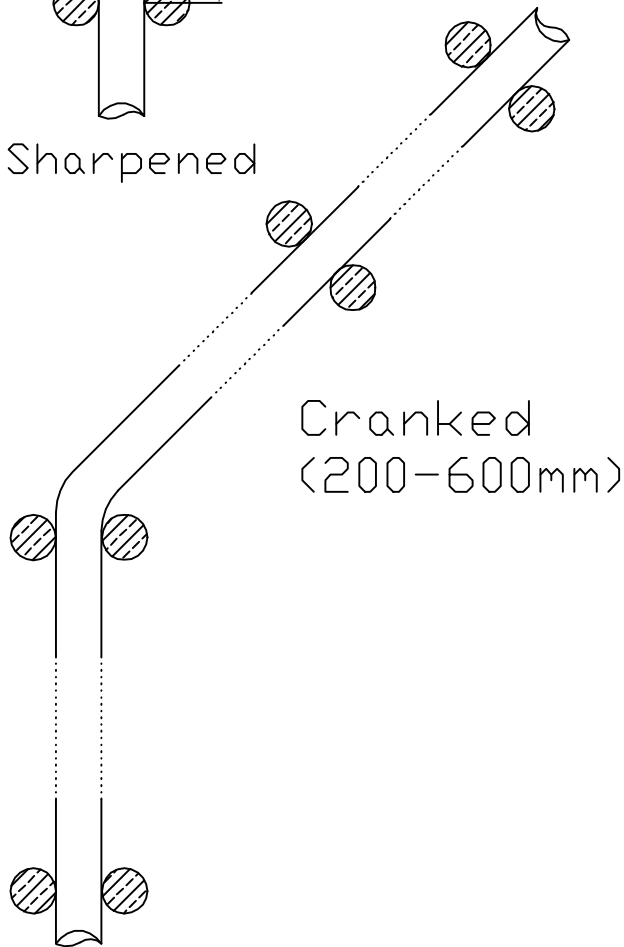

DUO PANEL
SECURITY
OPTIONS

© Zaun Limited 2004

Standard

Flush

Sharpened

Extended,
Inclined,
Sharpened

Cranked
(200-600mm)

Customer www.zaun.co.uk		Drawing No.	
Project / Site Duo Panel Security Options		Revision : 0RG	
 <p>FENCING ZAUN SYSTEMS</p>	Zaun Limited Steel Drive Wolverhampton WV10 9ED		Date 9/6/04
	Tel : 01902 796 699 Fax : 01902 796 69		Drawn By PP
		Finish	