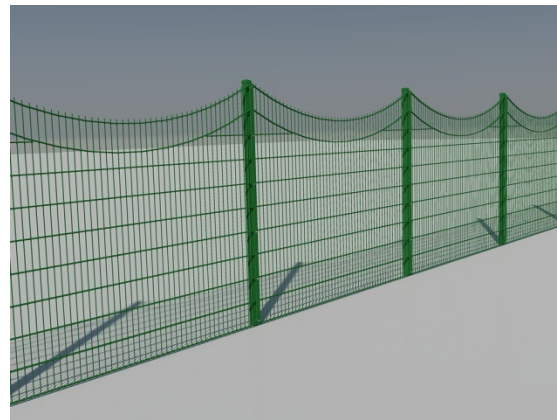

Gemini 8 Deep Concave Clamp

Features & Benefits:

- Based on the Duo twin wire mesh system to provide high visibility, strength and rigidity
- Supplied with an attractive deep concave style feature topping
- Attractive and aesthetically pleasing mesh system
- The Gemini range is ideal as a feature fence to enhance aesthetics
- Soft ornate fencing without harsh edges
- Supplied with anti-tamper fixings
- Available with optional ball finials
- Available either bolt down, in ground or on wall

www.zaun.co.uk/about-us/downloads/drawings/

Description:

The Gemini range is possibly the most attractive fencing system on the market. **Gemini Deep Concave** features a curvaceous style which has the ability to break up rigid fence lines. **Gemini Deep Concave** features a deep curved fence topping and is perfect for areas that are either aesthetically sensitive or are on show to the public or customers.

Based on the twin wire Duo system, **Gemini Deep Concave** uses twin horizontal wires to sandwich the vertical wires creating a strong twin wire mesh. Anti-tamper fixings and optional ball finials combine to make this system both attractive and secure. Due to its strength and great looks, **Gemini Deep Concave** fencing is ideal for housing projects, schools and prestige projects where the fence needs to be a feature as well as a boundary.

Vehicle access gates are double leaf (single leaf vehicle gates available) 3.0m wide (or width to suit), framed in 50mm x 50mm RHS, with Zaun Duo8 mesh welded inside the frame, with drop bolts and slide latch. Gate supplied with rubber bump stop and 2 x suitable gate posts.