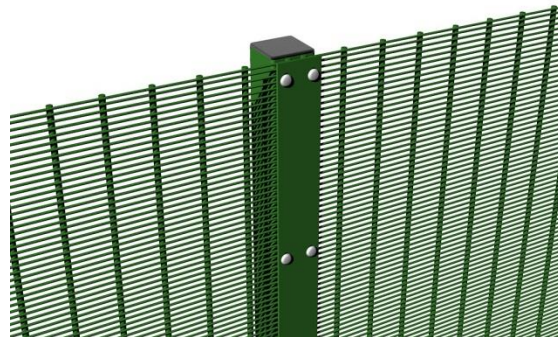

### Features & Benefits:

- Features in the Red Book LPCB1175 Approved, Security Rated at SR2
- Secured By Design & CPNI Approved
- Designed with thicker 10mm vertical wires to eliminate the need for a double skin 358 mesh system and reduce attack effectiveness
- Increased security with a single panel system and improves installation time
- The tight welded mesh offers no climbing aids and mitigates attack by hand and powered tools & excellent visibility
- Single panel heights can be supplied of up to a maximum of 5.2 metres
- Panel is flush to the post and fixed to posts using a dual fixing full length clamp bar

**HiSec Super SR2** uses the SR2 post configuration for added strength and security. The preformed post uses integrated side plates, ensuring that adjacent panels do not overlap. A clamp bar and non-removable external fixings leave no weakness in the fence line. Slotted fixing holes mean installation is easy and leaves a neat, flush fitting. In spite of all this, **HiSec Super SR2** presents a value solution that negates the need for a double skin system.

### Gates:

Pedestrian gates are single leaf 1.2m wide, (or width to suit), framed in a 100mm x 50mm RHS with Zaun HiSec Super mesh bolted onto the frame using the Zaun picture frame design, with slide latch. Gate supplied with rubber bump stop and 2 x suitable gate posts.

Vehicle access gates are double leaf (single leaf vehicle gates available) 3.0m wide (or width to suit), framed in 100mm x 50mm RHS, with Zaun HiSec Super mesh bolted onto the frame using the Zaun picture frame design, with drop bolts and slide latch. Gate supplied with rubber bump stop and 2 x suitable gate posts.