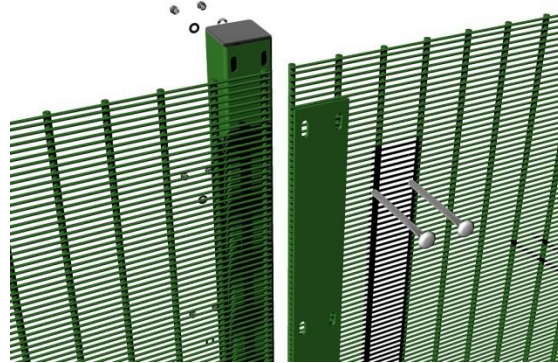

### Features & Benefits:

- Features in the Red Book LPCB1175 Approved, Security Rated at SR2
- Secured By Design & CPNI Approved
- Designed with thicker 10mm vertical wires to eliminate the need for a double skin 358 mesh system and reduce attack effectiveness
- Increased security with a single panel system and improves installation time
- The tight welded mesh offers no climbing aids and mitigates attack by hand and powered tools & excellent visibility
- Single panel heights can be supplied of up to a maximum of 5.2 metres
- Panel is flush to the post and fixed to posts using a dual fixing full length clamp bar

### Description:

**HiSec Super SR2** has been developed in consultation with the Home Office as our premier high security system, aimed at high profile and sensitive sites requiring the greatest perimeter protection. It is based on HiSec, but is even stronger, presenting a formidable barrier to anyone trying to gain unauthorised access. HiSec Super SR2 comes with 4mm horizontal wires and 10mm diameter vertical wires with 76.2mm spacing.

**HiSec Super SR2** uses the SR2 post configuration for added strength and security. The preformed post uses integrated side plates, ensuring that adjacent panels do not overlap. A clamp bar and non-removable external fixings leave no weakness in the fence line. Slotted fixing holes mean installation is easy and leaves a neat, flush fitting. In spite of all this, **HiSec Super SR2** presents a value solution that negates the need for a double skin system.

Vehicle access gates are double leaf (single leaf vehicle gates available) 3.0m wide (or width to suit), framed in 100mm x 50mm RHS, with Zaun HiSec Super mesh bolted onto the frame using the Zaun picture frame design, with drop bolts and slide latch. Gate supplied with rubber bump stop and 2 x suitable gate posts.