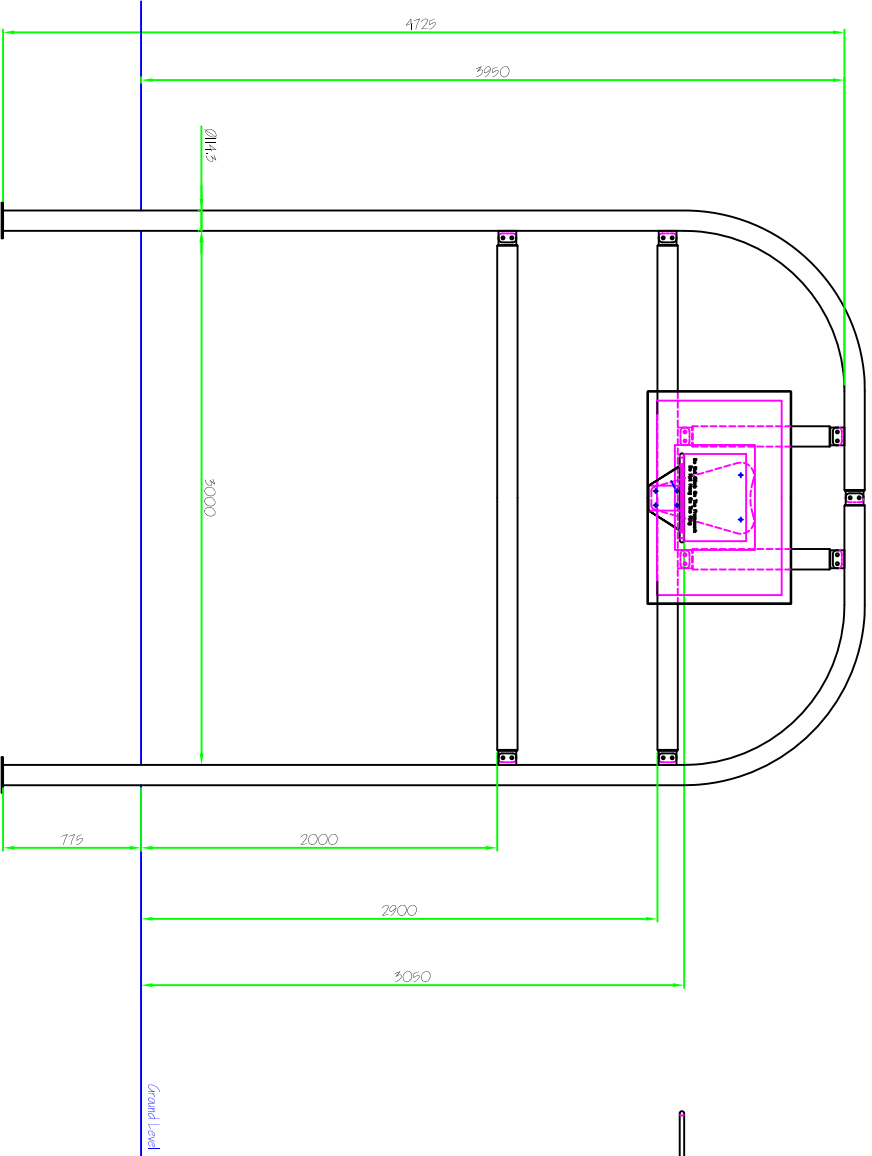

BASKETBALL / GOAL COMBI UNIT

FRONT ELEVATION