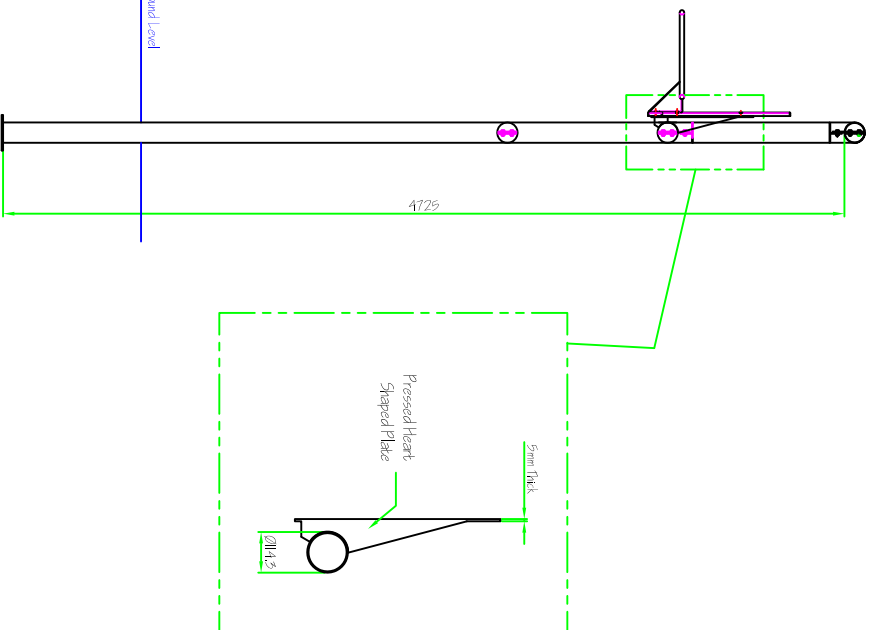

SIDE ELEVATION

Prepared By:

Date:

Checked By:

Title:

XXXXXXXXXXXX

XXXXXXXXXXXX

XXX-X-#X

COMBI GOAL SUPPORT POST
FABRICATION DETAILS

DATE: 14/02/2018
DRAWN: ABE

DO NOT SCALE

ZINC PRIMED & PPG PALXXX XXXX

GOA / 02C

BASKETBALL / GOAL COMBI UNIT