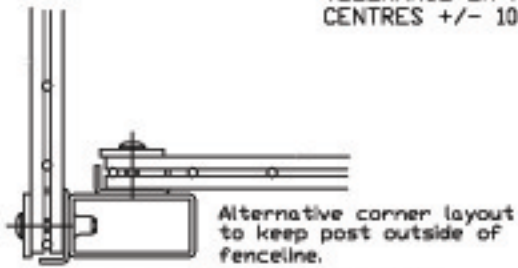

# Duo Sports SPECIFICATION

use square washers (in lieu of clamp-bars) for acute angles

Each horizontal row consisting of two 8mm (Duo8) or 6mm (Duo6) wires, resistance welded at every intersection to 6mm verticals

Customer:	www.zaun.co.uk	Drawing No.:	
Project / Job:	Duo Sports Specification Fencing	Revision:	ORG
	Zaun Limited Steel Drive Waterlatchford Walsley, S23 7SD	Date:	9/6/04
	Tel: 01930 756588 Fax: 01930 798 000	Drawn by:	CR