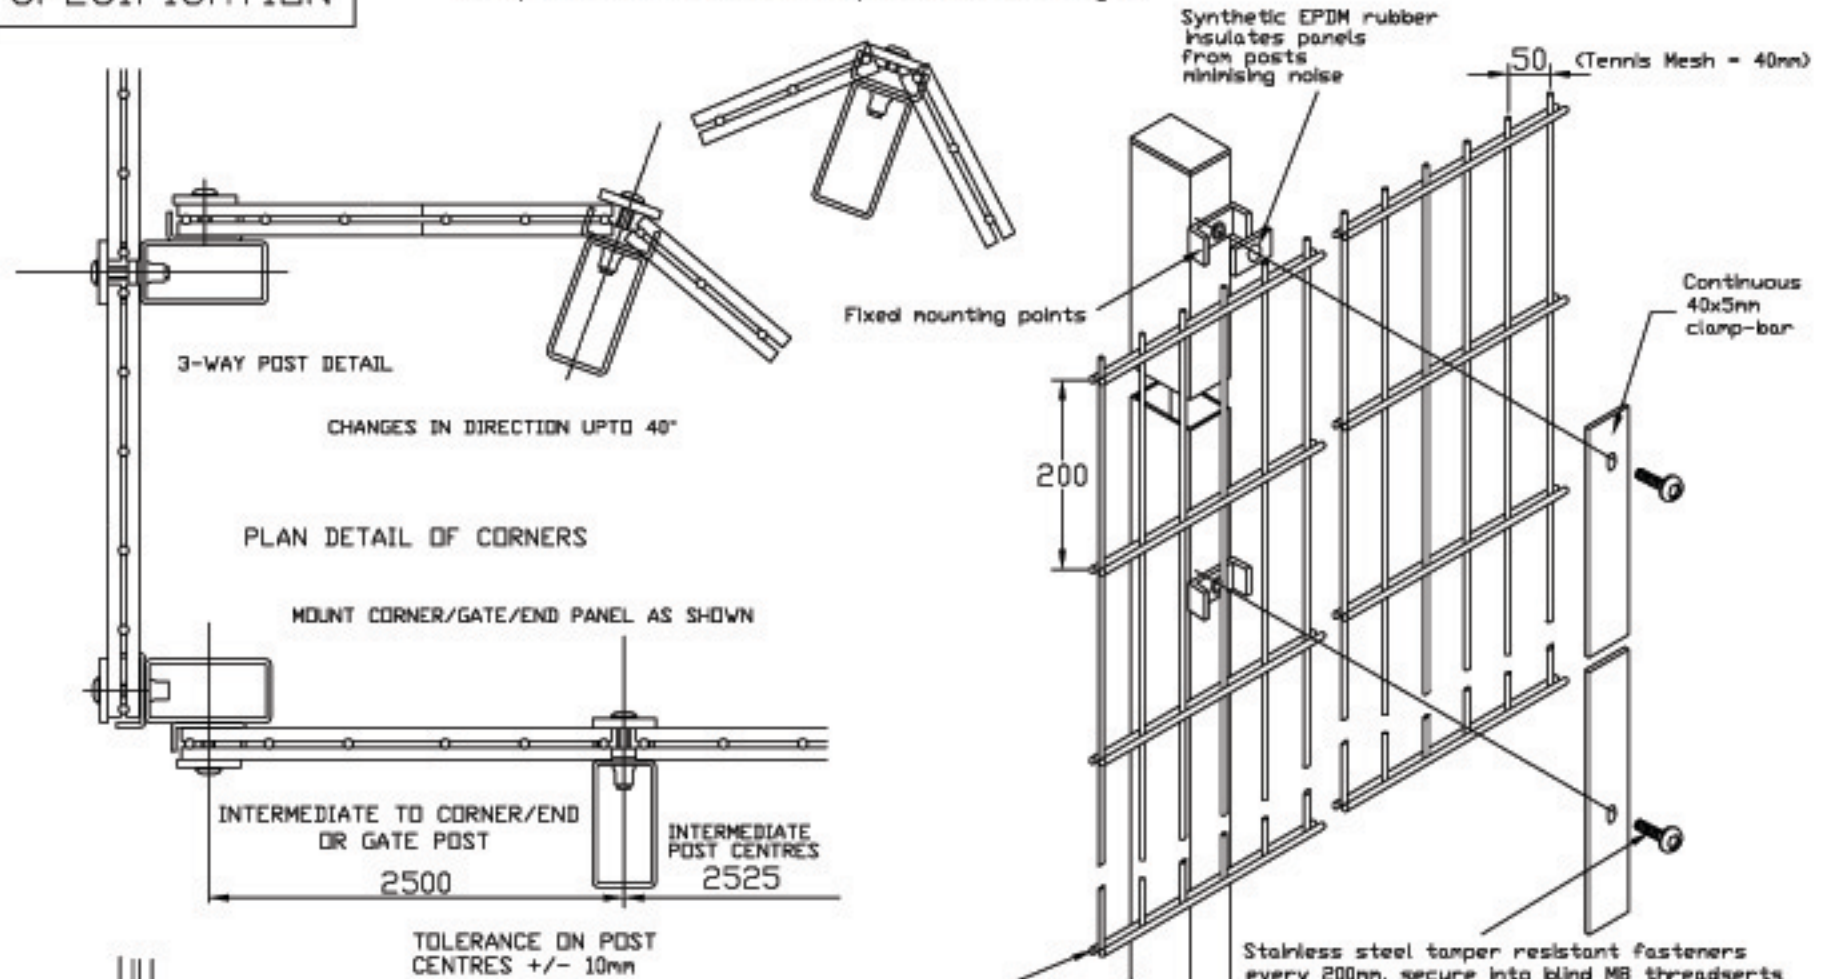

# Duo Sports SPECIFICATION

use square washers (in lieu of clamp-bars) for acute angles

Each horizontal row consisting of two 8mm (Duo8) or 6mm (Duo6) wires, resistance welded at every intersection to 6mm verticals

Customer:	www.zaun.co.uk	Drawing No.:	
Project / Job:	Duo Sports Specification Fencing	Revision:	ORG
	Zaun Limited Steel Drive Waterlatchford Walsley, S23 7SD	Date:	9/6/04
	Tel: 01930 756588 Fax: 01930 798 000	Drawn by:	CR