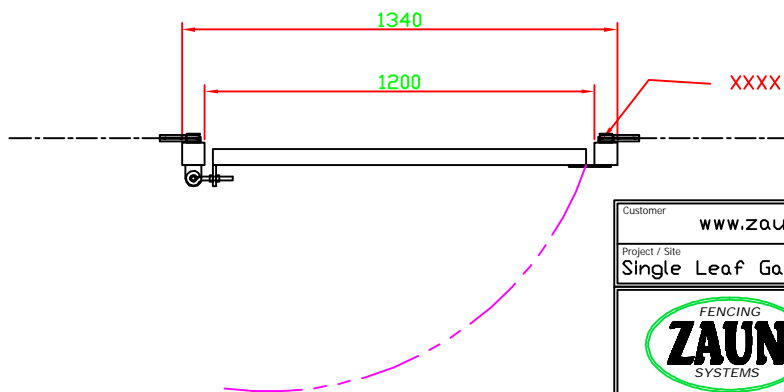

SIDE ELEVATION

© Zaun Limited 2004

SINGLE LEAF GATE - 2.03M HIGH x 1.2M WIDE

PLAN ELEVATION

Customer	www.zaun.co.uk	Drawing No.	
Project / Site	Single Leaf Gate, 2.0m high x 1.2m wide	Revision :	ORG
	Zaun Limited Steel Drive Wolverhampton WV10 9ED	Date	9/6/04
	Tel : 01902 796 699 Fax : 01902 796 698	Drawn By	PP
Finish			