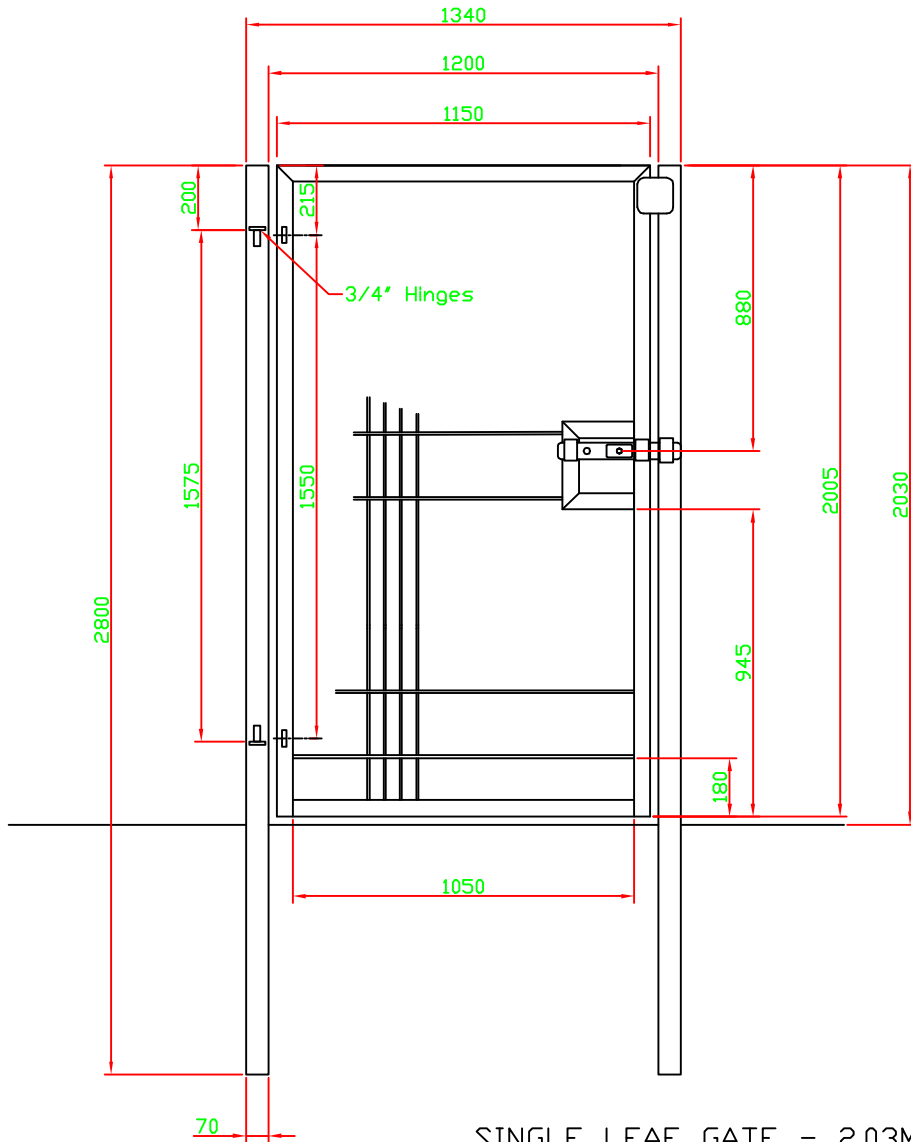

SIDE ELEVATION

© Zaun Limited 2004

SINGLE LEAF GATE - 2.03M HIGH x 1.2M WIDE

PLAN ELEVATION

Customer	www.zaun.co.uk	Drawing No.	
Project / Site	Single Leaf Gate, 2.0m high x 1.2m wide	Revision :	ORG
	Zaun Limited Steel Drive Wolverhampton WV10 9ED	Date	9/6/04
	Tel : 01902 796 699 Fax : 01902 796 698	Drawn By	PP
Finish			