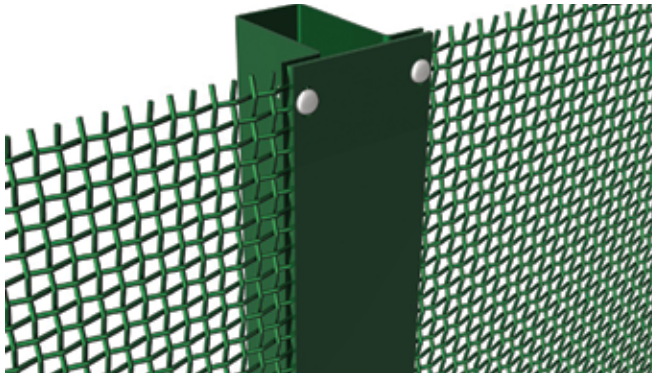

The woven mesh system offers a more substantial delay from attack, from hand and powered non-contact tools than would be offered from traditional welded mesh systems – thanks to its tighter mesh pattern and use of high tensile steel wires. ArmaWeave also offers seamless integration with detection systems including PIDs, CCTV and topping enhancements.

Tested by various government departments, ArmaWeave meets the current criteria for forcible attack (details upon request).

The tight woven mesh pattern offers no climbing aids and provides little room for blades and cutting tools to attack the fabric.

Mesh Pattern 12x12mm

Features & Benefits

- Tight mesh offers no climbing aids
- Significant enhancement offered from attack by hand and powered tools
- Approved for UK Government use, for details contact CPNI