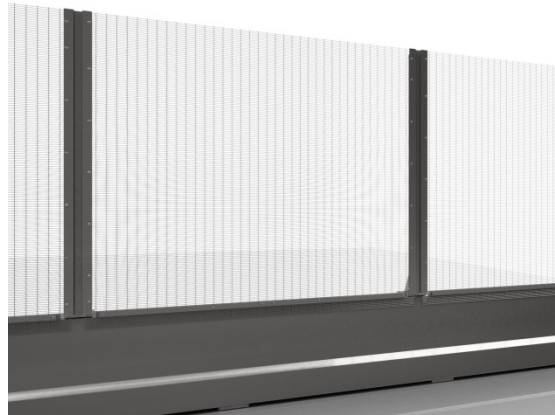

SecureGuard HiSec

Features & Benefits:

- High performance, durable system
- Low maintenance
- Ease of installation in temporary or permanent installations
- Rapidly deployable
- Highly portable and cost effective
- Crash-friendly to normal road users
- Available with your choice of mesh
- Can be supplied with security topping enhancements

Description:

Zaun's SecureGuard barrier fencing system is a high performance advanced perimeter protection solution used to immobilise vehicles trying to penetrate high security installations. Our barrier fencing system is easy to erect and install.

Each post and panel can be supplied up to 3.5 metres in height and can incorporate, pedestrian and vehicle gates, turnstiles and access portals, along with CCTV columns and PID systems.

Zaun's SecureGuard barrier fencing system is ideal for using around high security temporary and major events, construction sites or to protect road works.

The SecureGuard barrier fencing system has been vigorously tested against mob attack using in-house push and pull testing strategies.

Details:

A minimum height of 1.8 metre to a maximum height of 3.5 metres – HiSec