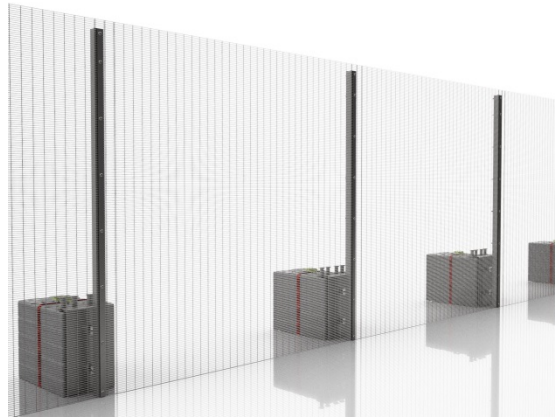

### Features & Benefits:

- Negates the need for a Moffet or Hiab
- Rapidly deployable lightweight blocks
- A more secure temporary fence than standard hoarding
- Visually appealing and does not impact the local environment
- High visibility for use with CCTV systems
- Provides protection against external threats to any temporary site

### Description:

RDS Lite is specifically designed to be rapidly deployed and negates the need for using a Moffett or Hiab to maneuver the blocks into place unlike its high security counterpart RDS. Using recycled plastic blocks in a clever configuration to anchor to the fence posts replacing the standard 750kg concrete blocks.

RDS Lite can be used in conjunction with a range of mesh options including ArmaWeave, HiSec Super 6 or Duo6 / Duo8 depending on the level of security required but is typically supplied with HiSec 358.

This lightweight temporary fence solution is ideal for use around temporary events, construction sites or other temporary locations to protect the assets within. Designed to be easy and simple to erect and considered a higher security version to standard site temporary fences.