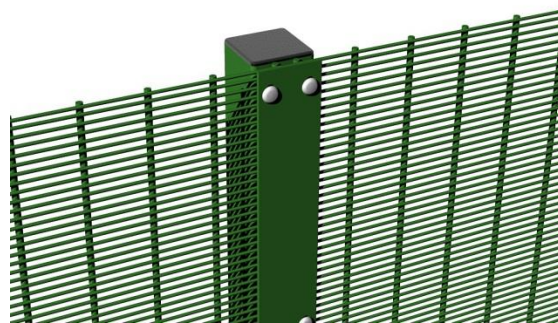

### Features & Benefits:

- Designed with thicker 6mm vertical wires to eliminate the need for a double skin 358 mesh system and reduce attack effectiveness
- Increased security with a single panel system and improves installation time
- Manufactured to the traditional 358 mesh pattern regularly associated with prisons
- The tight welded mesh offers no climbing aids and mitigates attack by hand and powered tools
- Open mesh pattern provides excellent visibility
- Single panel heights can be supplied of up to a maximum of 5.2 metres
- Panel is flush to the post and fixed to posts using a dual fixing full length clamp bar

### Description:

**HiSec Super6 DualFix** has been developed in consultation with the Home Office as our premier high security system, aimed at high profile and sensitive sites requiring the greatest perimeter protection. It is based on HiSec, but is even stronger, presenting a formidable barrier to anyone trying to gain unauthorised access. The 4mm horizontal wires remain the same however the vertical wires in HiSec Super6 comes with 6mm diameter and 76.2mm spacing.

The **HiSec Super6 DualFix** system is fixed to the post using a full length clamp bar with overlapped panels for added strength and security. A 80mm plate clamp bar and non-removable external fixings leave no weakness in the fence line. Slotted fixing holes ensure installation is easy and leaves a neat, flush fitting.

Vehicle access gates are double leaf (single leaf vehicle gates available) 3.0m wide (or width to suit), framed in 100mm x 50mm RHS, with Zaun HiSec Super mesh bolted onto the frame using the Zaun picture frame design, with drop bolts and slide latch. Gate supplied with rubber bump stop and 2 x suitable gate posts.