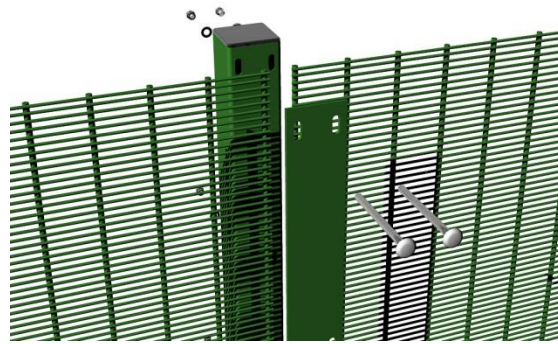

### Features & Benefits:

- Designed with thicker 6mm vertical wires to eliminate the need for a double skin 358 mesh system and reduce attack effectiveness
- Increased security with a single panel system and improves installation time
- Manufactured to the traditional 358 mesh pattern regularly associated with prisons
- The tight welded mesh offers no climbing aids and mitigates attack by hand and powered tools
- Open mesh pattern provides excellent visibility
- Single panel heights can be supplied of up to a maximum of 5.2 metres
- Panel is flush to the post and fixed to posts using a dual fixing full length clamp bar

### Description:

**HiSec Super6 DualFix** has been developed in consultation with the Home Office as our premier high security system, aimed at high profile and sensitive sites requiring the greatest perimeter protection. It is based on HiSec, but is even stronger, presenting a formidable barrier to anyone trying to gain unauthorised access. The 4mm horizontal wires remain the same however the vertical wires in HiSec Super6 comes with 6mm diameter and 76.2mm spacing.

The **HiSec Super6 DualFix** system is fixed to the post using a full length clamp bar with overlapped panels for added strength and security. A 80mm plate clamp bar and non-removable external fixings leave no weakness in the fence line. Slotted fixing holes ensure installation is easy and leaves a neat, flush fitting.

Vehicle access gates are double leaf (single leaf vehicle gates available) 3.0m wide (or width to suit), framed in 100mm x 50mm RHS, with Zaun HiSec Super mesh bolted onto the frame using the Zaun picture frame design, with drop bolts and slide latch. Gate supplied with rubber bump stop and 2 x suitable gate posts.