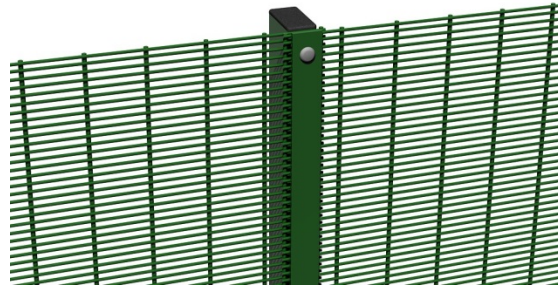

HiSec Super6 SingleFix

Features & Benefits:

- Designed with thicker 6mm vertical wires to eliminate the need for a double skin 358 mesh system and reduce attack effectiveness
- Increased security with a single panel system and improves installation time
- Manufactured to the traditional 358 mesh pattern regularly associated with prisons
- The tight welded mesh offers no climbing aids and mitigates attack by hand and powered tools
- Open mesh pattern provides excellent visibility
- Single panel heights can be supplied of up to a maximum of 5.2 metres
- Panel is overlapped and fixed to posts using a full length clamp bar

Description:

HiSec Super6 SingleFix has been developed in consultation with the Home Office as our premier high security system, aimed at high profile and sensitive sites requiring the greatest perimeter protection. It is based on HiSec, but is even stronger, presenting a formidable barrier to anyone trying to gain unauthorised access. The 4mm horizontal wires remain the same however the vertical wires in HiSec Super6 comes with 6mm diameter and 76.2mm spacing.

The **HiSec Super6 SingleFix** system is fixed to the post using a full length clamp bar with overlapped panels for added strength and security. A 140mm plate clamp bar and non-removable external fixings leave no weakness in the fence line. Slotted fixing holes ensures installation is easy and leaves a neat, flush fitting.

Vehicle access gates are double leaf (single leaf vehicle gates available) 3.0m wide (or width to suit), framed in 100mm x 50mm RHS, with Zaun HiSec Super6 mesh bolted onto the frame using the Zaun picture frame design, with drop bolts and slide latch. Gate supplied with rubber bump stop and 2 x suitable gate posts.