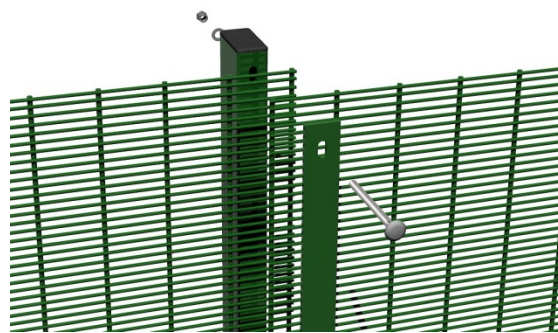

HiSec Super6 SingleFix

Features & Benefits:

- Designed with thicker 6mm vertical wires to eliminate the need for a double skin 358 mesh system and reduce attack effectiveness
- Increased security with a single panel system and improves installation time
- Manufactured to the traditional 358 mesh pattern regularly associated with prisons
- The tight welded mesh offers no climbing aids and mitigates attack by hand and powered tools
- Open mesh pattern provides excellent visibility
- Single panel heights can be supplied of up to a maximum of 5.2 metres
- Panel is overlapped and fixed to posts using a full length clamp bar

Description:

HiSec Super6 SingleFix has been developed in consultation with the Home Office as our premier high security system, aimed at high profile and sensitive sites requiring the greatest perimeter protection. It is based on HiSec, but is even stronger, presenting a formidable barrier to anyone trying to gain unauthorised access. The 4mm horizontal wires remain the same however the vertical wires in HiSec Super6 comes with 6mm diameter and 76.2mm spacing.

The **HiSec Super6 SingleFix** system is fixed to the post using a full length clamp bar with overlapped panels for added strength and security. A 140mm plate clamp bar and non-removable external fixings leave no weakness in the fence line. Slotted fixing holes ensures installation is easy and leaves a neat, flush fitting.

Gates:

Pedestrian gates are single leaf 1.2m wide, (or width to suit), framed in a 100mm x 50mm RHS with Zaun HiSec Super6 mesh bolted onto the frame using the Zaun picture frame design, with slide latch. Gate supplied with rubber bump stop and 2 x suitable gate posts.