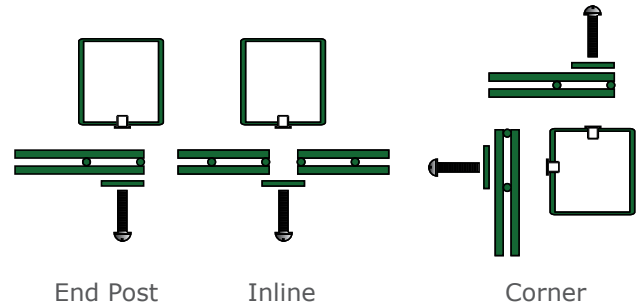

Available with individual clip fixing method for fixing to the posts. A full length clamp bar is also available to provide additional security for any intruders trying to break into the fence line.

Each twin wire fencing panel is available up to 2.4 metres in height and with 2.5 metre wide standard bays (3 metres wide option also available). This system may also be supplied with your choice of fence toppings, and integrated solutions to provide a full turnkey perimeter solution. Pedestrian and vehicle gates are also available to match the fence line.

Variations

Posts are available in different lengths to accommodate panel heights and ground conditions. Additional variations are also available:

- Wall fixing, cranked posts or base plated
- Cranked panels
- Extended posts for CCTV, lighting or physical security devices

Gates:

Pedestrian gates are single leaf 1.2m wide, (or width to suit), framed in a 50mm x 50mm RHS with Zaun Duo8 mesh welded inside the frame, with slide latch. Gate supplied with rubber bump stop and 2 x suitable gate posts.

Vehicle access gates are double leaf (single leaf vehicle gates available) 3.0m wide (or width to suit), framed in 50mm x 50mm RHS, with Zaun Duo8 mesh welded inside the frame, with drop bolts and slide latch. Gate supplied with rubber bump stop and 2 x suitable gate posts.